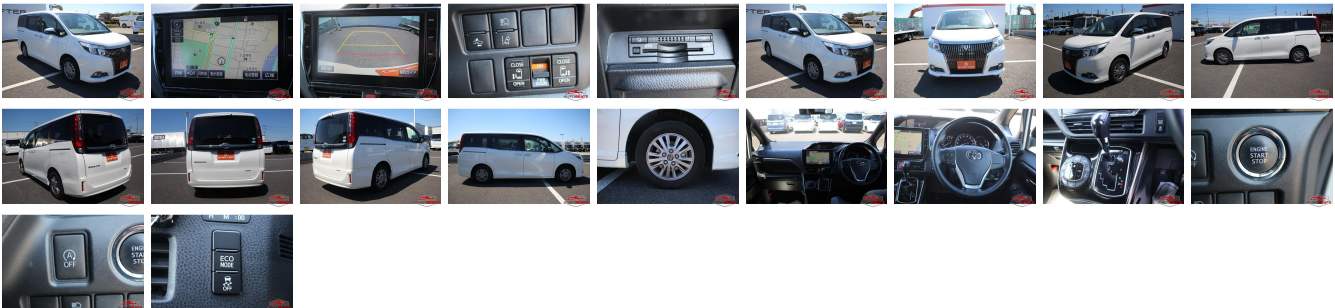

## Vehicle Information

AB-7700204

TOYOTA

**First Registration Year:** 2016-07  
**Manufacture Year:** 2016-07

**Model:** ESQUIRE      **Chassis No:** ZRR80-025\*\*\*\*      **Transmission:** Automatic      **Exterior:**  
**Grade:** 4      **Engine:**      **Mileage:** 95,917      **Interior:**  
**Fuel:** Petrol      **Seats:** 7      **Engine Capacity:** 2,000  
**Drive Train:** 2WD      **Color:** PEARL

## Vehicle Options:

Pwr Steering	Pwr Wind	Pwr Mirrors	Center Lock
Air Cond	Reverse Camera	Pwr Slide Door	Easy Closer
Cruise Control	ABS	Air Bag	Fog Lamps
HID Head Lamps	LED Head Lamps	Spare Key	Remote Key
Push Start	Seat Heater	Pwr Seat	Leather Seat
Floor Mat	Sun Roof	Alloy Wheels	Grill Guard
Rear Wiper	Rear Spoiler	Stereo	Navi/TV
Car CD	Car MD	AUX	Spare Tire
Spare Tire Case	Puncture Repairing Kit	Tool	Jack
Operators Manual	Maint. Record		