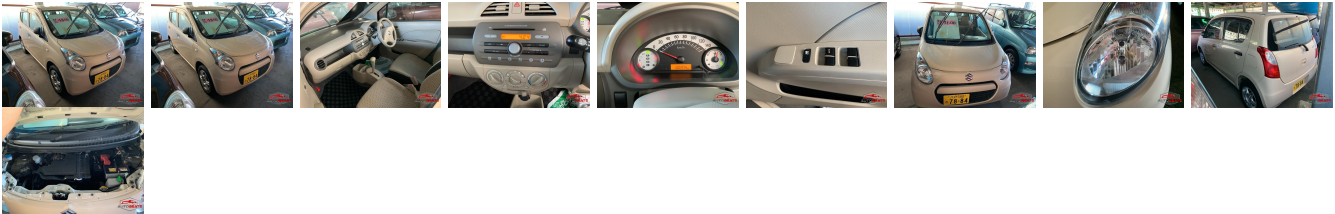

## Vehicle Information

SUZUKI

**First Registration Year:** 2012-06  
**Manufacture Year:** 2012-06

AB-  
7700100205

**Model:** ALTO      **Chassis No:** HA25S-86\*\*\*\*      **Transmission:** Automatic      **Exterior:**  
**Grade:** 4      **Engine:**      **Mileage:** 100,374      **Interior:**  
**Fuel:** Petrol      **Seats:** 4      **Engine Capacity:** 660  
**Drive Train:** 2WD      **Color:** BEIGE

## Vehicle Options:

Pwr Steering	Pwr Wind	Pwr Mirrors	Center Lock
Air Cond	Reverse Camera	Pwr Slide Door	Easy Closer
Cruise Control	ABS	Air Bag	Fog Lamps
HID Head Lamps	LED Head Lamps	Spare Key	Remote Key
Push Start	Seat Heater	Pwr Seat	Leather Seat
Floor Mat	Sun Roof	Alloy Wheels	Grill Guard
Rear Wiper	Rear Spoiler	Stereo	Navi/TV
Car CD	Car MD	AUX	Spare Tire
Spare Tire Case	Puncture Repairing Kit	Tool	Jack
Operators Manual	Maint. Record		